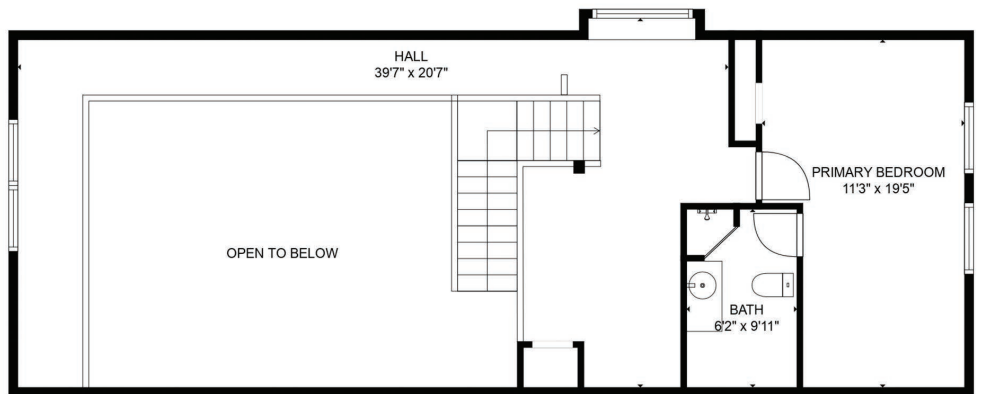

3350 Port Washington Rd

Approximate sq ft:
 Main level: 1200 sq ft
 Decks: 1100 sq ft
 Upper level: 750 sq ft
 Lower level: 700 sq ft

Prepared for the exclusive use of Sam Boyte and Dockside Realty Ltd.
 All measurements are approximate and Buyer to verify if important.