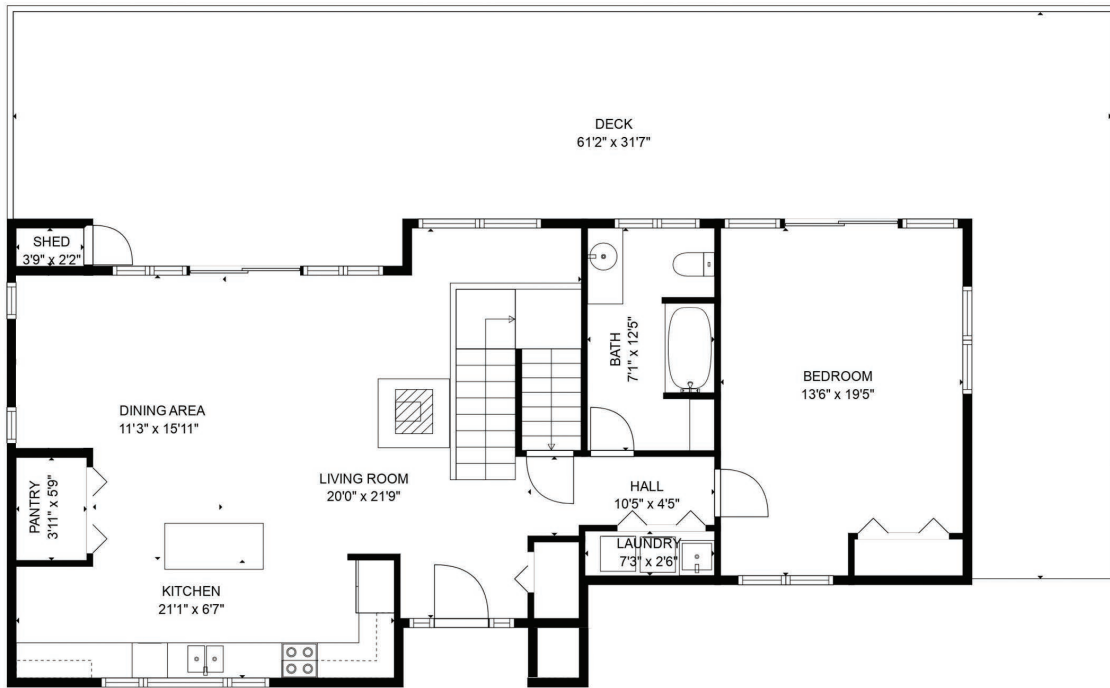

3350 Port Washington Rd

Approximate sq ft:
 Main level: 1200 sq ft
 Decks: 1100 sq ft
 Upper level: 750 sq ft
 Lower level: 700 sq ft

Prepared for the exclusive use of Sam Boyte and Dockside Realty Ltd.
 All measurements are approximate and Buyer to verify if important.