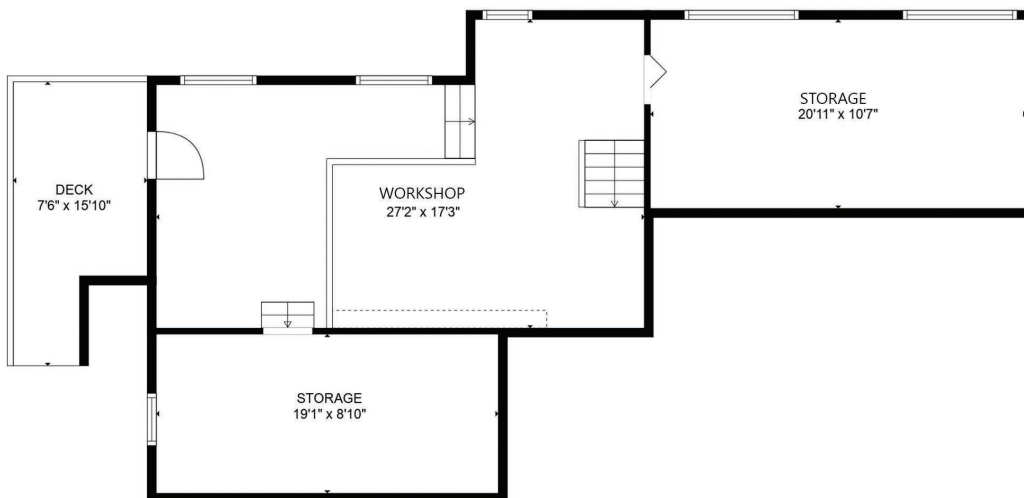

3350 Port Washington Rd

Approximate sq ft:
 Main level: 1200 sq ft
 Decks: 1100 sq ft
 Upper level: 750 sq ft
 Lower level: 700 sq ft

Prepared for the exclusive use of Sam Boyte and Dockside Realty Ltd.
 All measurements are approximate and Buyer to verify if important.